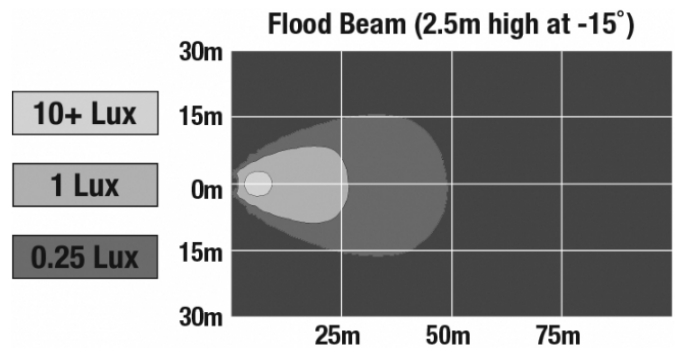

LED Work Lights - Model 6040

PRODUCT INFORMATION

Description	12V LED Work Light with Glass Lens & Flood Beam Pattern
Height	113.03 mm / 4.45 in
Width	113.03 mm / 4.45 in
Depth	43.18 mm / 1.7 in
Shape	Round
Outer Lens Material	Glass
Outer Lens Color	Clear
Housing Material	Die-Cast Aluminum
Housing Color	Black
Retrofits	PAR36 Worklights
Minimum Operating Temperature	-40 °C / -40 °F
Maximum Operating Temperature	65 °C / 149 °F
Connector or Wiring	Blade Terminals (Ring Terminal Adaptors Provided)
Mating Connector	0.25" Blade, #6 Ring Terminal, #8 Ring Terminal
Product Weight	0.69 lbs / 0.31 kgs
Shipping Weight	1.30 lbs / 0.59 kgs

LED Work Lights - Model 6040

PHOTOMETRIC SPECIFICATIONS

Raw Lumen Output	1,390
Effective Lumen Output	1,020
Nominal LED Color Temperature	5000 K
Beam Pattern(s)	Forward Lighting - Flood (Standard)

APPLICATIONS