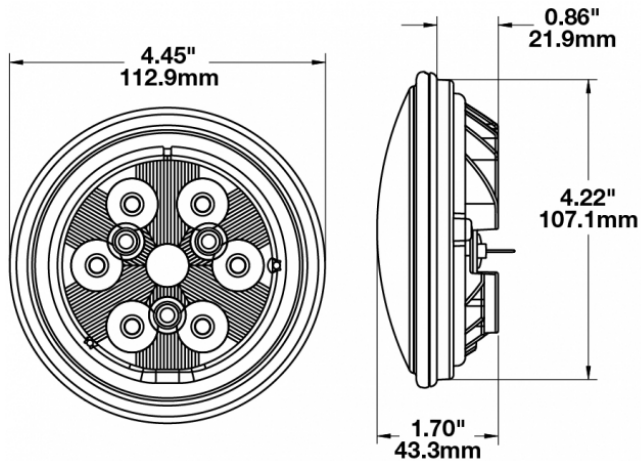

LED Work Lights - Model 6040

PRODUCT INFORMATION

Description	12V LED Work Light with Glass Lens & Flood Beam Pattern
Height	113.03 mm / 4.45 in
Width	113.03 mm / 4.45 in
Depth	43.18 mm / 1.7 in
Shape	Round
Outer Lens Material	Glass
Outer Lens Color	Clear
Housing Material	Die-Cast Aluminum
Housing Color	Black
Retrofits	PAR36 Worklights
Minimum Operating Temperature	-40 °C / -40 °F
Maximum Operating Temperature	65 °C / 149 °F
Connector or Wiring	Blade Terminals (Ring Terminal Adaptors Provided)
Mating Connector	0.25" Blade, #6 Ring Terminal, #8 Ring Terminal
Product Weight	0.69 lbs / 0.31 kgs
Shipping Weight	1.30 lbs / 0.59 kgs

PRODUCT DIMENSIONS

ELECTRICAL SPECIFICATIONS

Input Voltage	12V DC
Operating Voltage	10-15V DC
Transient Spike Protection	150V Peak @ 1 HZ-100 Pulses
Red Wire	Positive
Black Wire	Negative
Current Draw	2.00 MaxA @ 12V DC